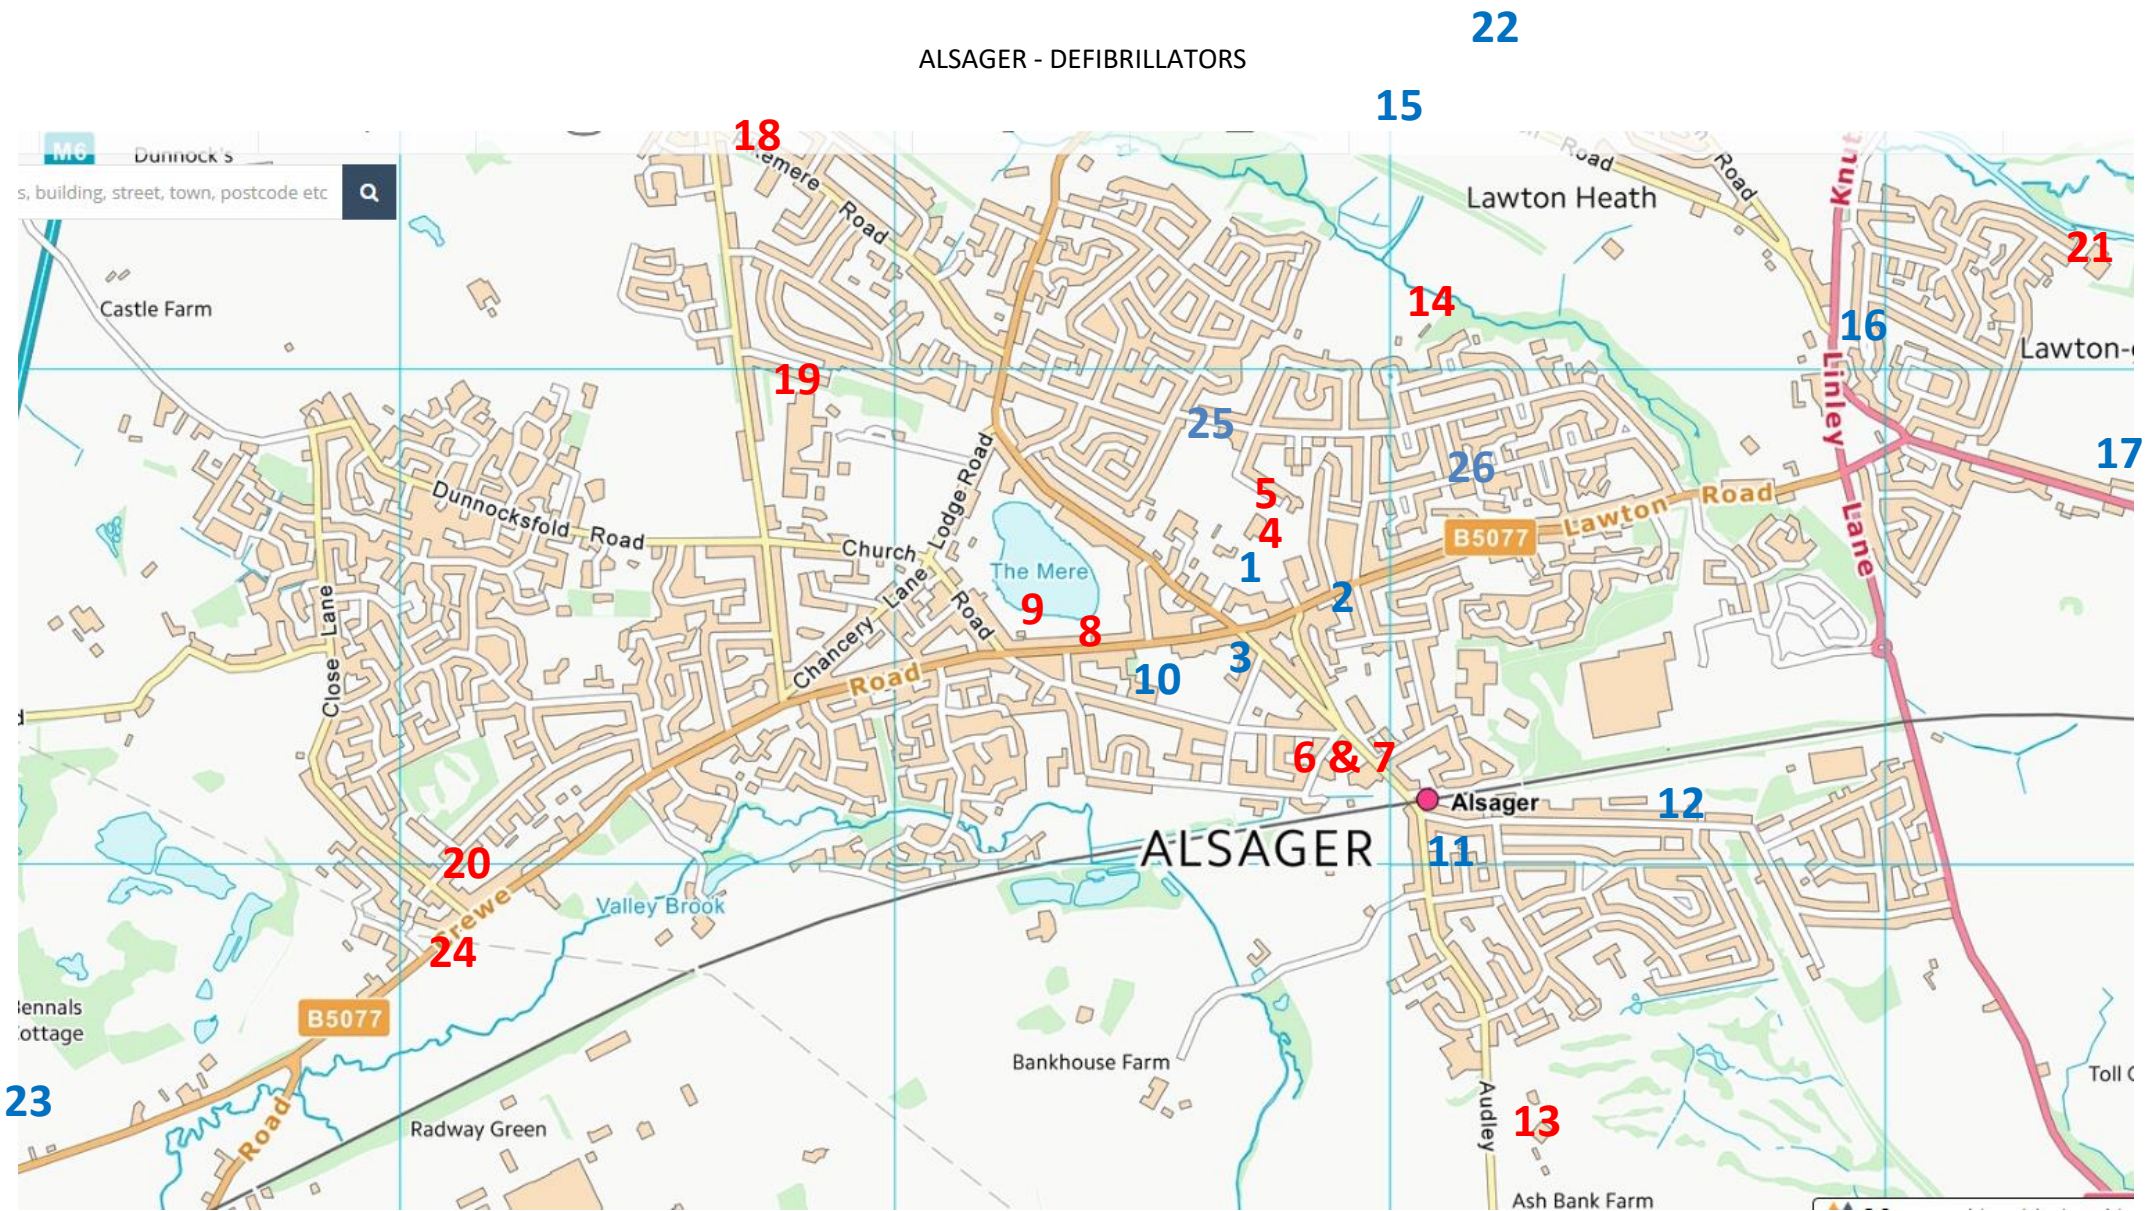

# ALSAGER - DEFIBRILLATORS

**ALSAGER DEFIBRILLATOR MAP** of locations in Alsager and the immediate area. PLEASE NOTE THE LOCATIONS IN **BLUE** ARE AVAILABLE 24/7, the rest are available when the premises are open, see opening times in the attached list of locations.

## ALSAGER - DEFIBRILLATORS

Map NO	Address	Post Code	Availability	Exact Location
26.	Alsager Social Club, Longview Avenue	ST7 2EA	24/7	Next to the main door